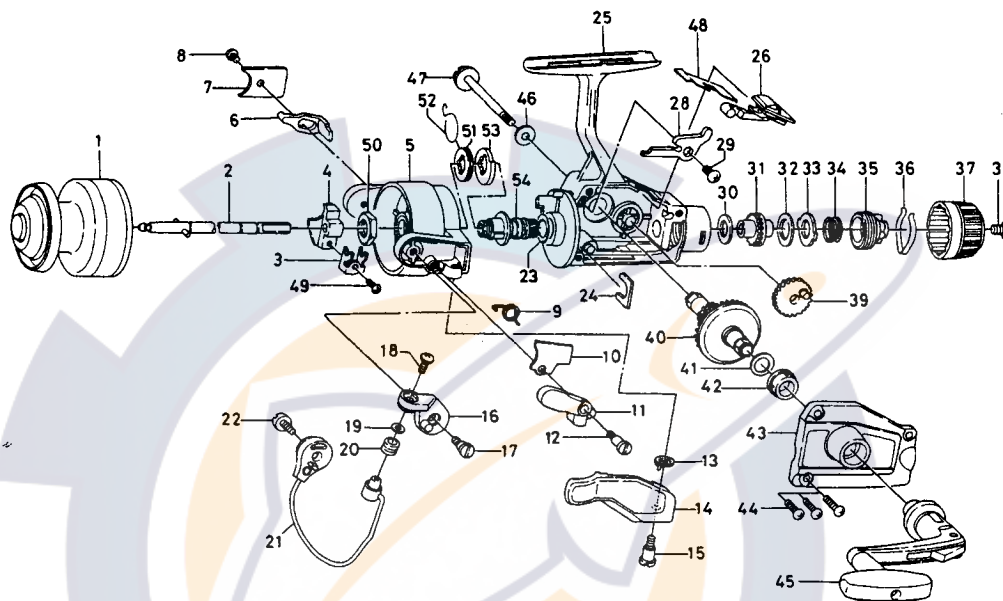

SPINNING REEL ASA1055/1355/AGS555

Key No.	Parts No.	Parts Name	Key No.	Parts No.	Parts Name
1	B76-6201	Spool	33	B49-0101	Drag washer C
2	B74-8201	Main shaft	34	141-8721	Drag knob spring
3	B81-2701	Oscillating slider retainer	35	B74-7603	Drag screw
4	B67-6301	Oscillating slider	36	B74-7701	Drag washer spring
5	B82-1103	Rotor	37	B82-5504	Drag knob
6	B76-2901	Bail kick lever	38	352-1103	Drag knob screw
7	B74-7301	Bail kick lever cover	39	413-4501	Oscillating gear
8	352-0402	Bail kick lever cover screw	40	B74-8001	Drive gear
9	B67-4501	Bail spring	41	373-7800	Drive gear washer
10	B74-6901	Bail spring cover	42	B12-9002	Bearing
11	B67-4901	Trigger plate	43	B74-8406	Body cover
12	B68-8801	Bail spring cover screw A	44	351-6407	Body cover screw
13	B67-5201	Trigger spring	45	B76-3101	Handle
14	B67-5102	Trigger lever	46	372-3501	Handle washer
15	B68-8801	Trigger screw	47	B62-4703	Handle screw
16	B67-4601	Arm lever	48	B79-0101	Anti-reverse lever spring
17	B67-4701	Arm lever screw	49	351-1804	Oscillating slider screw
18	B67-9301	Bail screw	50	B10-5701	Rotor nut
19	B55-4301	Bail washer	51	B89-8401	Collar
20	250-3921	Line roller	52	B89-8501	Anti-reverse claw spring
21	B76-1501	Bail	53	B74-6702	Ratchet
22	B68-8701	Bail holder screw	54	B89-4601	Pinion gear
23	372-8600	Rotor washer			
24	B60-3801	Pinion retainer			
25	B74-5806	Body			
26	B84-8901	Anti-reverse lever			
28	B89-8301	Anti-reverse claw			
29	351-6102	Anti-reverse claw screw			
30	B48-9901	Drag washer A			
31	B74-7401	Click gear			
32	B76-0501	Drag washer B			

ASA1355 Special Parts		
* 1		Spool
* 5		Rotor
6	B74-7201	Bail kick lever
21	B74-7001	Bail
+25		Body
* 43		Body cover

*Order by model and part name due to color change.